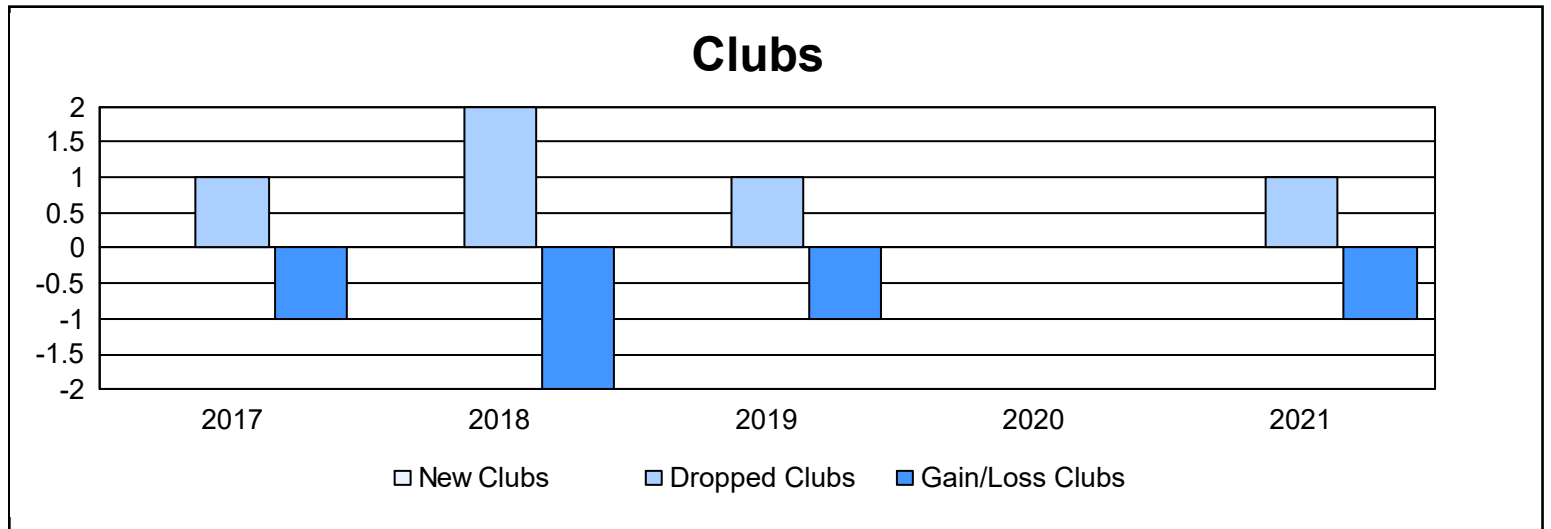

Year	New Clubs	Dropped Clubs	Gain/ Loss Clubs	New Members	Charter Members	Reinstate Members	Transfer Members	Total Member Added	Total Members Dropped	Gain/ Loss Members
2016-2017	0	1	-1	110	0	8	2	120	174	-54
2017-2018	0	2	-2	136	0	10	5	151	180	-29
2018-2019	0	1	-1	48	0	8	2	58	108	-50
2019-2020	0	0	0	120	0	9	1	130	126	4
2020-2021	0	1	-1	95	0	10	2	107	117	-10
<b>Average</b>	<b>0</b>	<b>1</b>	<b>-1</b>	<b>102</b>	<b>0</b>	<b>9</b>	<b>2</b>	<b>113</b>	<b>141</b>	<b>-28</b>

### Membership Composition June 2021 Cumulative