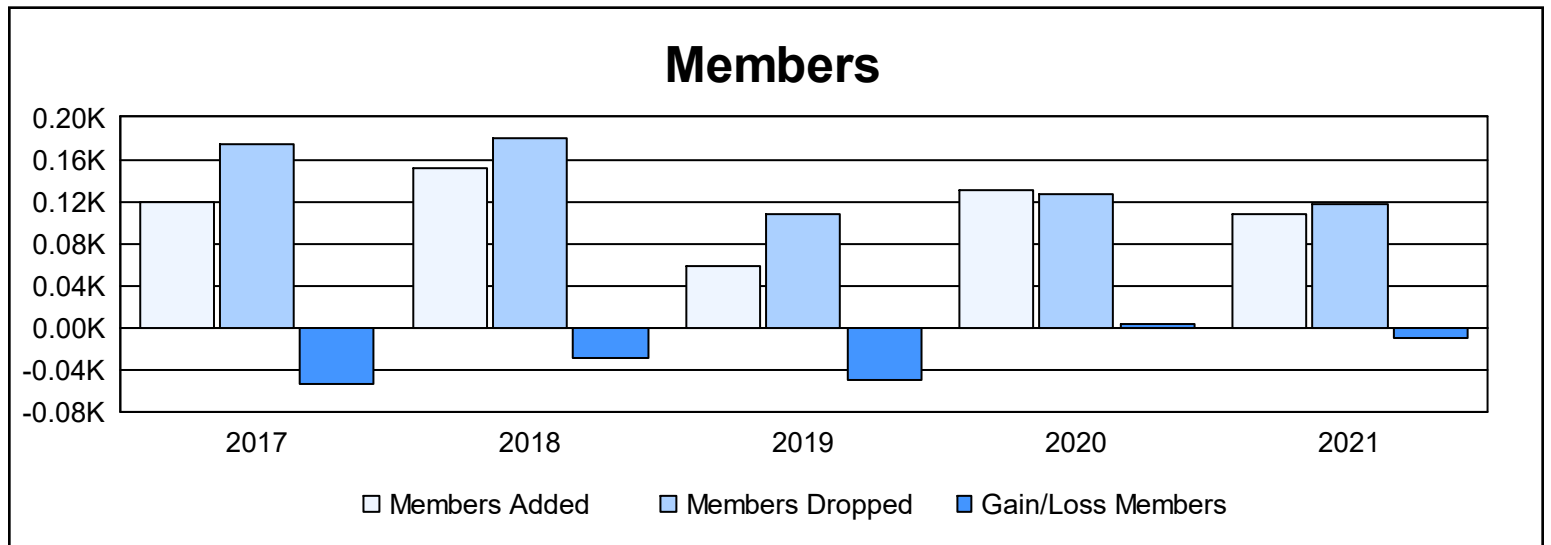

Year	New Clubs	Dropped Clubs	Gain/ Loss Clubs	New Members	Charter Members	Reinstate Members	Transfer Members	Total Member Added	Total Members Dropped	Gain/ Loss Members
2016-2017	0	1	-1	110	0	8	2	120	174	-54
2017-2018	0	2	-2	136	0	10	5	151	180	-29
2018-2019	0	1	-1	48	0	8	2	58	108	-50
2019-2020	0	0	0	120	0	9	1	130	126	4
2020-2021	0	1	-1	95	0	10	2	107	117	-10
<b>Average</b>	<b>0</b>	<b>1</b>	<b>-1</b>	<b>102</b>	<b>0</b>	<b>9</b>	<b>2</b>	<b>113</b>	<b>141</b>	<b>-28</b>

### Membership Composition June 2021 Cumulative