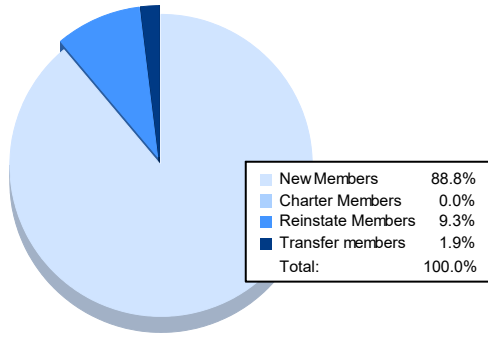

Year	New Clubs	Dropped Clubs	Gain/ Loss Clubs	New Members	Charter Members	Reinstate Members	Transfer Members	Total Member Added	Total Members Dropped	Gain/ Loss Members
2016-2017	0	1	-1	110	0	8	2	120	174	-54
2017-2018	0	2	-2	136	0	10	5	151	180	-29
2018-2019	0	1	-1	48	0	8	2	58	108	-50
2019-2020	0	0	0	120	0	9	1	130	126	4
2020-2021	0	1	-1	95	0	10	2	107	117	-10
<b>Average</b>	<b>0</b>	<b>1</b>	<b>-1</b>	<b>102</b>	<b>0</b>	<b>9</b>	<b>2</b>	<b>113</b>	<b>141</b>	<b>-28</b>

### Membership Composition June 2021 Cumulative